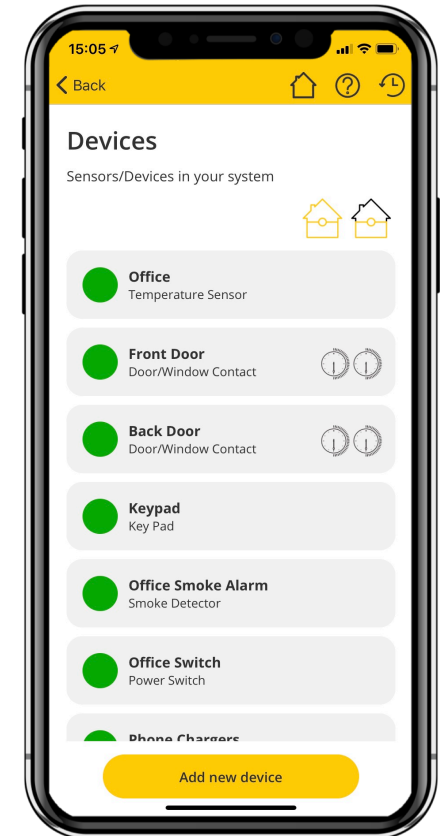

Yale Home App v3.0 – What's New

- Updated interface design
- Improved activity history
- Updated app core for speed and stability

For your increased security all existing users will have to log back into the app.

App Compatibility

- Update officially supports phones running iOS 10 (64-bit), Android 6.0 and newer
- Android users running versions 4.2 to 5.1.1 are able to download and use current app until **31st Dec 2020**