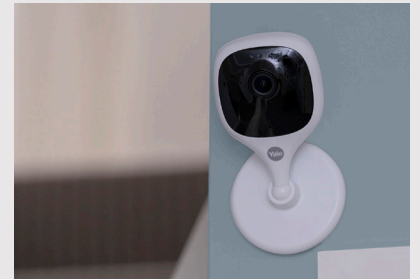

Easy Set up

Wire free for quick and easy installation

Image Masking

Ensure you only get alerted when a visitor enters a specific area in front of your camera.

Ask Alexa 'Show me the kids room' to see and hear live feed from your camera on Alexa screen enabled devices*

**Compatible Amazon Devices: Echo Show and Echo Spot, All generations of Fire TV, 2nd generation Fire TV Stick, Fire Tablets (7th generation and later)*

The smarter way to protect your home.

Product Specification	
Resolution	720p
Night Vision	8m
Frequency	2.4GHz
Connection	WiFi
WiFi, 4G & 3G Streaming	✓
Power Source	Mains Plug Socket
Cable Length	2m
Microphone	✓
Speaker	✓
Micro SD Card Slot	Micro SD card not included (Max 32GB)
No Monitoring Fee	✓

Smart Features	
App Control	Yale View App
Push Notifications	✓
iOS & Android compatible	✓
Live Feed	✓
Two-way Talk	✓
Motion Detection	✓
Live Image Capture	✓
Live Video Capture	✓
Image Masking	✓
In-App Playback	✓ *
Alexa Integration	✓ *
Yale Smart CCTV System Integration	✓ *