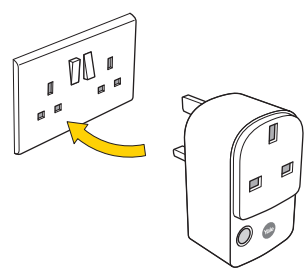

Pair / Test button

AC-PS

UK	
110-230V, 50/60Hz	
110V:	550W 5A
230V:	1150W 5A

Please see your Yale Smart Home Alarm System Instruction manual for the following: Adding this component to your Alarm, Installing, Troubleshooting.
For more information visit yale.co.uk/help