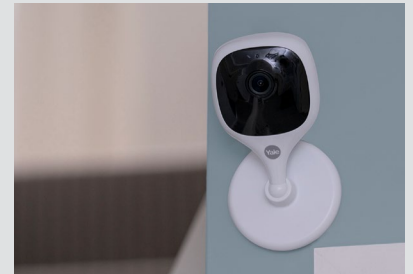

The smarter way to protect your home.