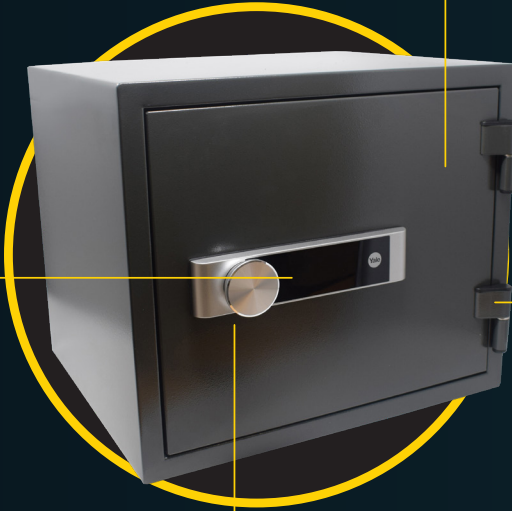

- Document Fire Safes available in Medium, Large and X-Large
- Withstands up to 1 hour intense fire protection, conforms to NT017-60P
- Unique touchpad technology
- High security electronic lock with over 1 billion possible combinations
- 3 to 12 digit user code and reprogrammable one-time user code
- Privacy number input – real code followed or preceded by random numbers opens the lock
- Lock down period can be set for 1 to 48 hours
- Emergency power terminal

**Anything but
standard.**

  YaleTradeUK

www.yale.co.uk

Unique touchpad technology

1 billion+ user codes. Code scramble input function for privacy. Silent input option.

Fire tested

Tested to withstand up to one hour of intense fire.

Emergency battery

The safe has an emergency battery opening underneath the keypad in case the safe is out of power.

Hinges

Hinge protected with 18mm steel back end locking bolts

Plastic tray can be pulled out for extra storage

MOUNTING

- Pre-drilled holes with fixing bolts included

SPECIAL FEATURES

- Hinge protected with 18mm steel back end locking bolts
- Unique touchpad technology
- Code scramble input function for privacy
- 1-48 hours total lockdown mode